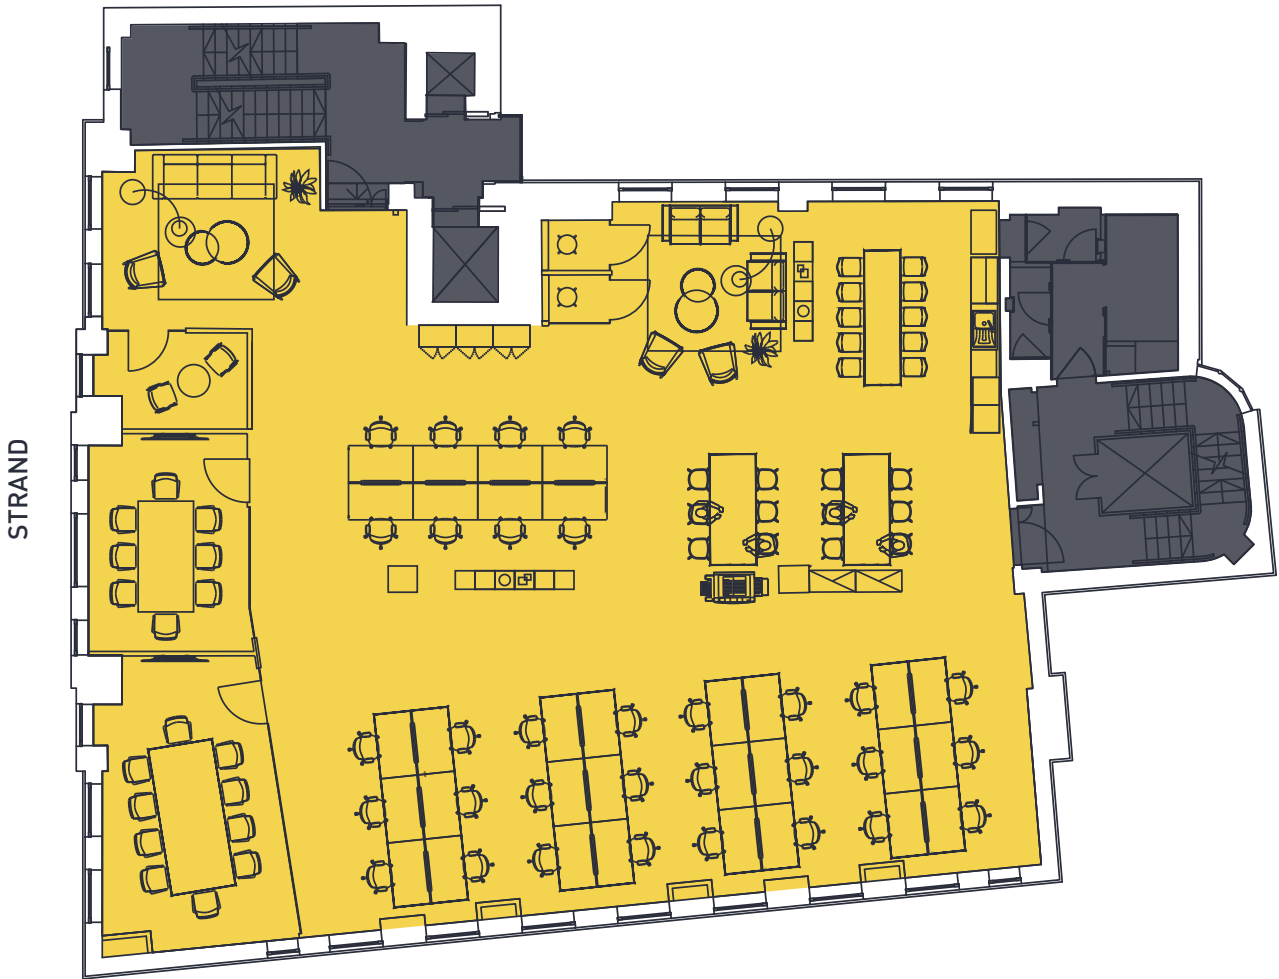

55 STRAND WC2

SECOND FLOOR PLAN
3,100 SQ FT (288 SQ M)

OCCUPANCY

Desks	32	8 person meeting room	1
Hotdesks	12	10 person meeting room	1
2 person meeting room	1	Tea point/breakout	1